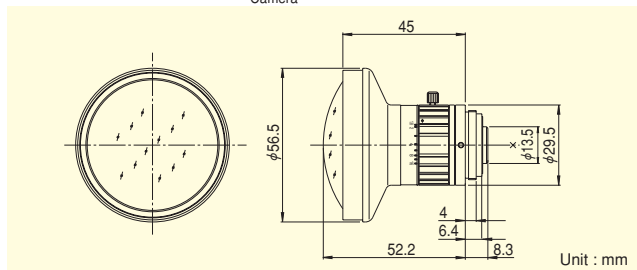

**For Security
Fish-Eye**

FE185C086HA-1

Applicable camera (model)

- FIXED**
Fixed Focal
- Fish-Eye
185°**
Fish-Eye
- 5
Mega**
For Megapixel
Camera
- MANUAL**
Manual Iris
- C-mt**
C Mount
- METAL**
Metal Mount

*Photograph is a similar model.

- High-resolution design, providing support for up to 5 megapixel camera resolution.
- Super wide angle of 185 degrees that eliminates dead angles and enables effective, wide-area surveillance.
- Designed with the f-theta system, most suited for uniform displaying of images. Allows high-quality image display, partial enlargement, and conversion to ordinary-looking images to be performed easily with imaging software.

Unit : mm

Focal Length (mm)		2.7
Iris Range		F1.8 ~ F16
Operation	Focus	Fixed
	Iris	Manual
Angle Of View (H×V)	1"	185° × 185° (φ8.6mm)
	2/3"	185° × 140° 35'
	1/2"	136° 18' × 102° 19'
Focusing Range (From Front Of The Lens) (m)		∞ ~ 0.2
Back Focal Distance (in air) (mm)		9.75
Exit Pupil Position (From Image Plane) (mm)		-49
Filter Thread (mm)		—
Mount		C
Mass (g)		160
Remarks	•With Metal Mount •With Locking Knob for Iris	